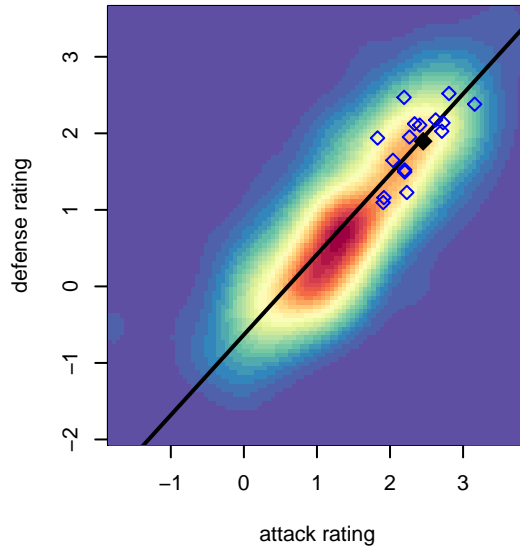

Seattle United Copa B04

Seattle United
 Seattle, WA
 B04 total strength=1428
 attack=11.63 defense=6.66
 fall league = RCL B04 Div 1
 notes= Black 2015

alt names used:
 Seattle United B04 Copa
 Seattle United B04 Copa A
 Seattle United B04 Copa (WA)
 Seattle United B04 Copa A

Venues played:
 2017 Rainier Challenge Copa U14
 2017 RCL B04 Div 1
 2017 FWRL NW B04
 2017 WYS Championship B04

Seattle United Copa B04
 Dots are actual minus expected GF (blue circles) and GA (red triangles).
 Blue line is smoothed change in attack strength. Red is smoothed change in defense strength.

**attack and defense variance (black dot)
relative to other teams
and top 10 in region**

**attack and defense rating
relative to others at age
and all opponents in last 13 months**

Performance relative to 13 month average