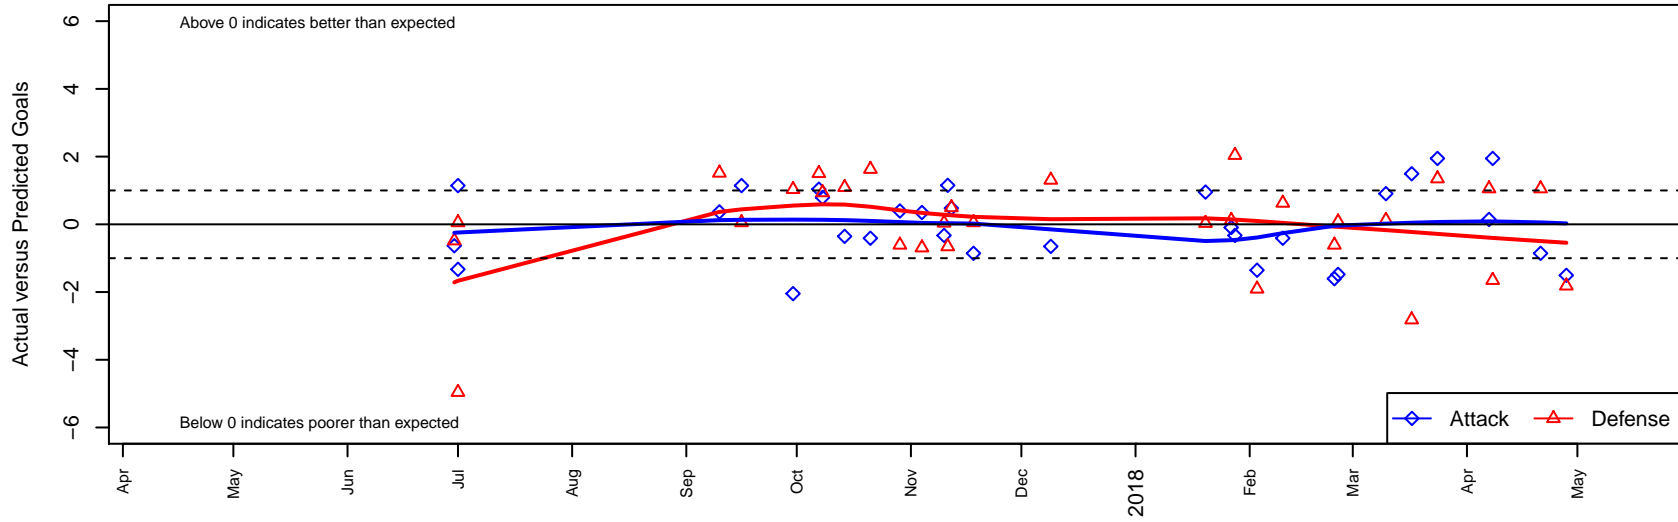

Seattle United Copa B04

Seattle United
 Seattle, WA
 B04 total strength=1428
 attack=11.63 defense=6.66
 fall league = RCL B04 Div 1
 notes= Black 2015

alt names used:
 Seattle United B04 Copa
 Seattle United B04 Copa A
 Seattle United B04 Copa (WA)
 Seattle United B04 Copa A

Venues played:
 2017 Rainier Challenge Copa U14
 2017 RCL B04 Div 1
 2017 FWRL NW B04
 2017 WYS Championship B04

Seattle United Copa B04
 Dots are actual minus expected GF (blue circles) and GA (red triangles).
 Blue line is smoothed change in attack strength. Red is smoothed change in defense strength.

**attack and defense variance (black dot)
relative to other teams
and top 10 in region**

**attack and defense rating
relative to others at age
and all opponents in last 13 months**

Performance relative to 13 month average