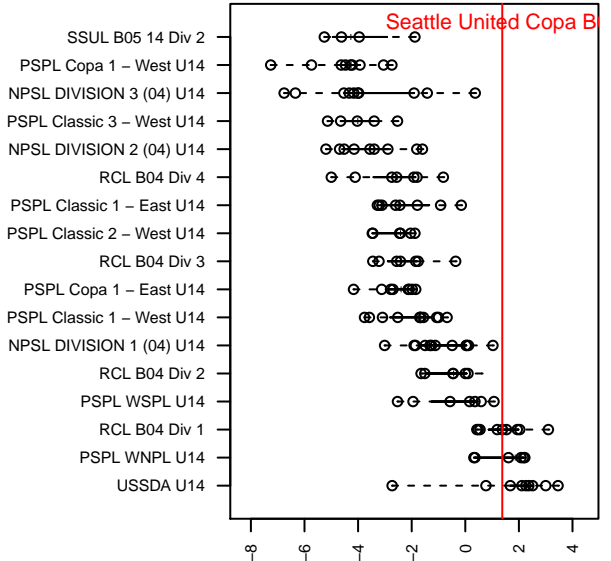

Seattle United Copa B04

Seattle United
 Seattle, WA
 B04 total strength=1428
 attack=11.63 defense=6.66
 fall league = RCL B04 Div 1
 notes= Black 2015

alt names used:
 Seattle United B04 Copa
 Seattle United B04 Copa A
 Seattle United B04 Copa (WA)
 Seattle United B04 Copa A

Venues played:
 2017 Rainier Challenge Copa U14
 2017 RCL B04 Div 1
 2017 FWRL NW B04
 2017 WYS Championship B04

Seattle United Copa B04
 Dots are actual minus expected GF (blue circles) and GA (red triangles).
 Blue line is smoothed change in attack strength. Red is smoothed change in defense strength.

**attack and defense variance (black dot)
relative to other teams
and top 10 in region**

**attack and defense rating
relative to others at age
and all opponents in last 13 months**

Performance relative to 13 month average