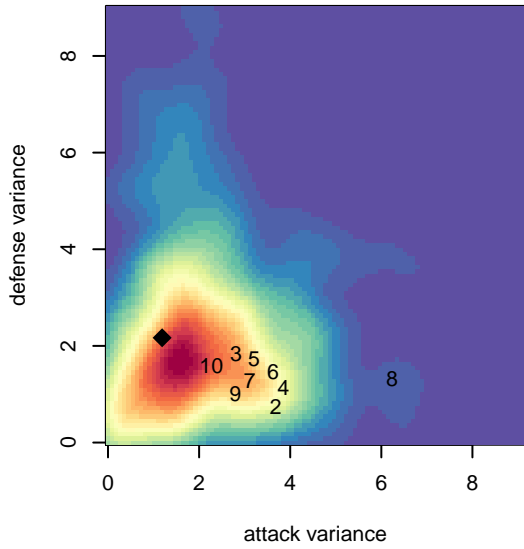

Seattle United Copa B04

Seattle United
 Seattle, WA
 B04 total strength=1428
 attack=11.63 defense=6.66
 fall league = RCL B04 Div 1
 notes= Black 2015

alt names used:
 Seattle United B04 Copa
 Seattle United B04 Copa A
 Seattle United B04 Copa (WA)
 Seattle United B04 Copa A

Venues played:
 2017 Rainier Challenge Copa U14
 2017 RCL B04 Div 1
 2017 FWRL NW B04
 2017 WYS Championship B04

Seattle United Copa B04
 Dots are actual minus expected GF (blue circles) and GA (red triangles).
 Blue line is smoothed change in attack strength. Red is smoothed change in defense strength.

**attack and defense variance (black dot)
relative to other teams
and top 10 in region**

**attack and defense rating
relative to others at age
and all opponents in last 13 months**

Performance relative to 13 month average