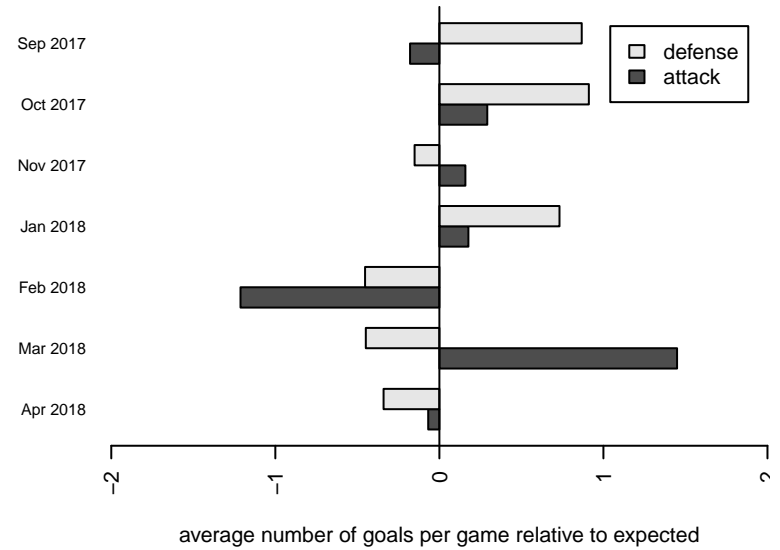

Performance relative to 13 month average